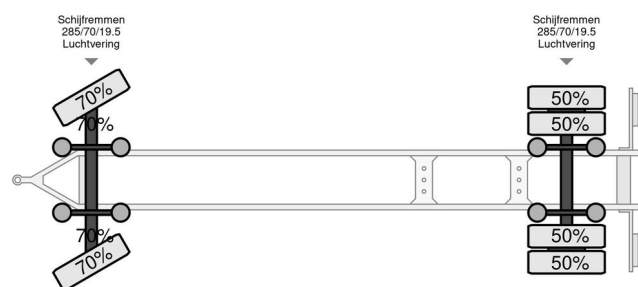

Berdex A 8000

GENERAL INFORMATION

Make	Berdex
Type	A 8000
Year	2007
Construction	Livestock transport

TECHNICAL INFORMATION

First registration date	30-06-2007
License plate	LDZ-72-S
Weight	7.800 kg
Load capacity	20.000 kg
Gross weight	27.800 kg
Wheelbase	530
Length	700 cm
Width	255 cm
Height	400 cm

Berdex A 8000 A 8000

Referentienummer: LDZ72S

ACCESSORIES

- 2 Floors • 3 Floors • 4 floors • Anti-lock braking system • Disc brakes • Drinking water installation • Fans • Folding roof • Load through system • Shields • Storage space

DESCRIPTION

Tail lift: Berdex, tail lift, 1750 kg
 Manufacturer: Berdex NL