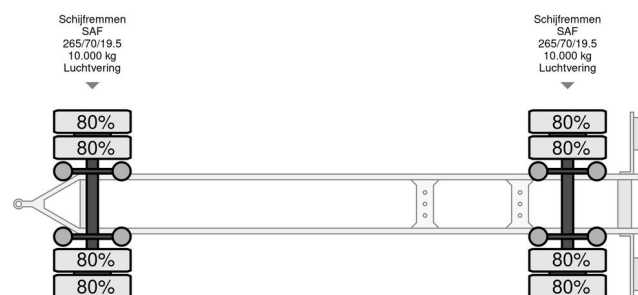

Berdex AV 10.10

Referentienummer: 69WHKP

ACCESSORIES

- 2 Floors • 3 Floors • 4 floors • Air suspension • Anti-lock braking system • Diagonal corners • Disc brakes • Drinking water installation • Elevating loading platform • Fans • Folding floors • Isolated folding roof • Load through system • Shields • Storage space

DESCRIPTION

4x 18.88m²