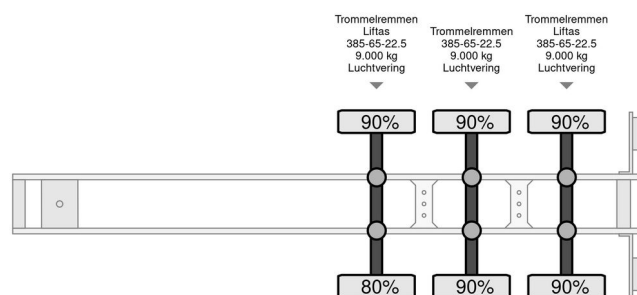

ACCESSORIES

- 2 Floors
- Air suspension
- Anti-lock braking system
- Anti-lock braking system
- Diagonal corners
- Drinking water installation
- Drum brakes
- Drumbrakes
- Fans
- Feeding doors
- GPS/GPRS
- Led lighting
- Liftaxle
- Rear doors
- Shields
- Side doors
- Storage space
- Type 2

DESCRIPTION

voor meer foto's kijk op onze website, www.companjen.nl