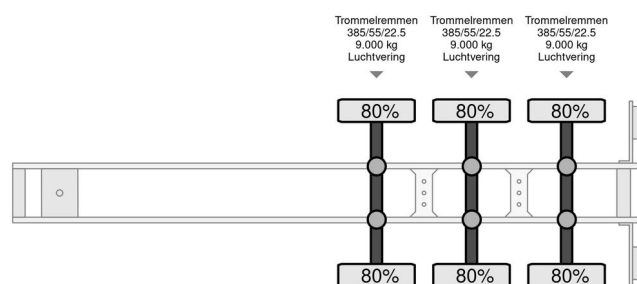

ACCESSORIES

- 2 Floors • 3 Floors • 4 floors • Aggregate • Air suspension • Anti-lock braking system • Anti-lock braking system • Diagonal corners • Drinking water installation • Drum brakes • Elevating loading platform • Fans • Folding floors • isolated roof • Shields • Type 2

DESCRIPTION

123m2
drinknipples aanwezig maar geen watertank.
vrije inloop bij het laden.
hele mooie oplegger