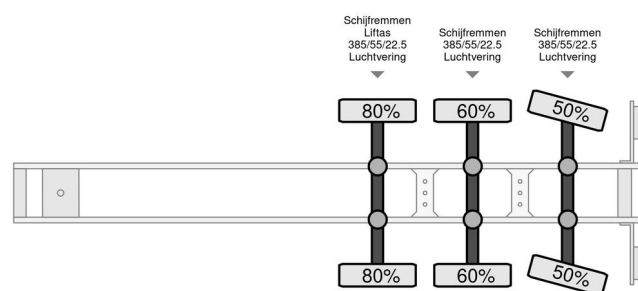

### GENERAL INFORMATION

Make	CUPPERS
Type	LVO 12-12 ASL
Year	2010
Construction	Livestock transport

### TECHNICAL INFORMATION

First registration date	22-04-2010
Vehicle identification number	3015
Weight	9.940 kg
Load capacity	36.000 kg
Gross weight	45.940 kg
Wheelbase	941

CUPPERS LVO 12-12 ASL