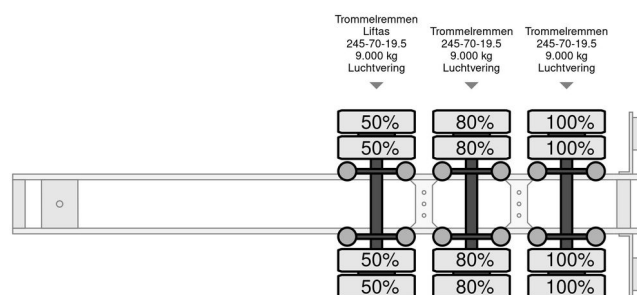

ACCESSORIES

- 5 floors • Aggregate • Air suspension • Anti-lock braking system • Anti-lock braking system • Diagonal corners • Drinking water installation • Drumbrakes • Elevating loading platform • Fans • Folding floors • GPS/GPRS • isolated roof • Led lighting • Liftaxle • lifting roof • Side doors • Storage space • Type 2

DESCRIPTION

voor meer fotos kijk op www.companjen.nl