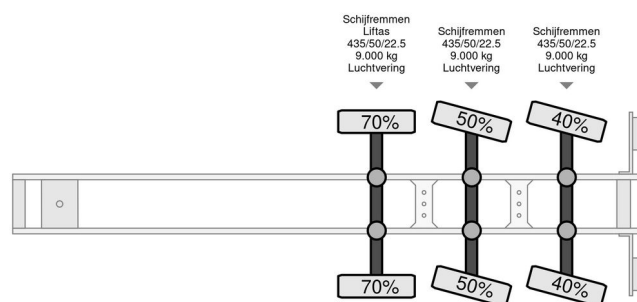

CUPPERS LVO 12-27-ASL

GENERAL INFORMATION

Make	CUPPERS
Type	LVO 12-27-ASL
Year	2008
Construction	Livestock transport

TECHNICAL INFORMATION

First registration date	29-04-2008
License plate	OP-07-LV
Weight	10.210 kg
Load capacity	28.790 kg
Gross weight	39.000 kg
Wheelbase	930
Length	1.400 cm
Width	255 cm

CUPPERS LVO 12-27-ASL

Referentienummer: OP07LV

ACCESSORIES

• 2 Floors • 3 Floors • Air suspension • Anti-lock braking system • Diagonal corners • Disc brakes • Elevating loading platform • Fans • isolated roof • Liftaxle • lifting roof • Shields • Storage space

DESCRIPTION

3 layers of pigs, 2 layers of sows
4 large crates
Electric ventilation slides