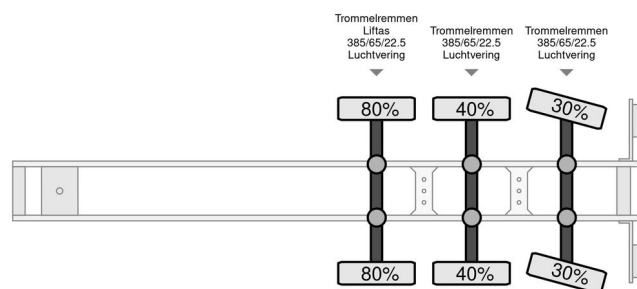

CUPPERS LVO 12-27 ASL MMBS

GENERAL INFORMATION

Make	CUPPERS
Type	LVO 12-27 ASL MMBS
Year	2008
Construction	Livestock transport

TECHNICAL INFORMATION

First registration date	30-06-2008
License plate	LGJ-73-J
Weight	13.240 kg
Load capacity	39.000 kg
Gross weight	52.240 kg

CUPPERS LVO 12-27 ASL MMBS

Referentienummer: LGJ73J

ACCESSORIES

- 2 Floors • 3 Floors • 4 floors • Aggregate • Air suspension • Anti-lock braking system • Diagonal corners
- Drinking water installation • Drumbrakes • Drum brakes • Elevating loading platform • Fans • isolated roof • Led lighting • Liftaxle • lifting roof • Shields • Storage space

DESCRIPTION

4 lagen biggen, beweegbare vloeren, 3 lagen varkens, 2 lagen zeugen.
137m2
op landbouw kenteken, kan ook teruggezet worden op snelverkeer