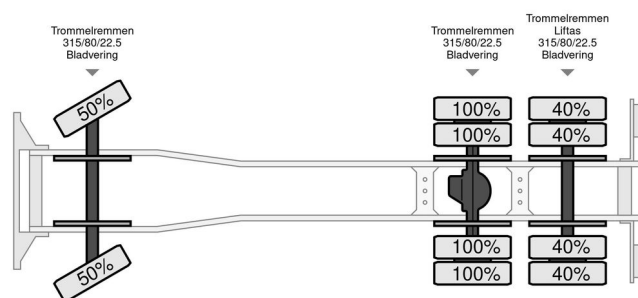

### GENERAL INFORMATION

Make	DAF
Type	FAS 2500 - 1989 - Side Tipper - Oldtimer
Year	1989
Mileage	120.444 km
Construction	Tipper

### TECHNICAL INFORMATION

First registration date	18-07-1989
Fuel	Diesel
Transmission	Manual
Axle configuration	6x2
Weight	11.090 kg
Load capacity	23.000 kg
Gross weight	34.090 kg
Power kw	184
Power hp	250
Wheelbase	395

DAF 2500 FAS 2500 - 1989 - Side Tipper - Oldtimer

6x2

### DESCRIPTION

Length of loading bed 5.40  
Nice original car  
side tipper