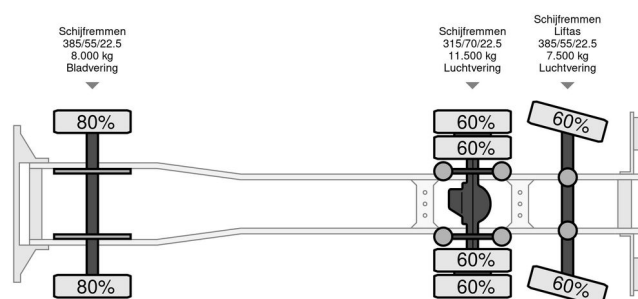

### TECHNICAL INFORMATION

First registration date	03-07-2017
License plate	30-BJR-9
Fuel	Diesel
Transmission	Automatic
Axle configuration	6x2
Weight	12.660 kg
Load capacity	14.340 kg
Gross weight	27.000 kg
Cylinder count	6
Power kw	340
Power hp	462
Wheelbase	620
Length	965 cm
Width	255 cm

### DESCRIPTION

Length of box 7.20 meter