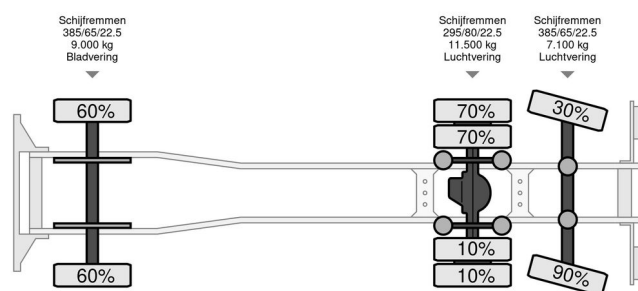

TECHNICAL INFORMATION

| | |
|-------------------------|------------|
| First registration date | 02-07-2012 |
| License plate | BZ-ZG-41 |
| Fuel | Diesel |
| Transmission | Manual |
| Axle configuration | 6x2 |
| Weight | 13.600 kg |
| Load capacity | 14.400 kg |
| Gross weight | 28.000 kg |
| Cylinder count | 6 |
| Power kw | 340 |
| Power hp | 462 |
| Wheelbase | 670 |
| Length | 1.000 cm |
| Width | 255 cm |

COMPANJEN

DAF XF 105 XF 105-460 - 2012

6x2

Referentienummer: BZZG41

DESCRIPTION

56m2