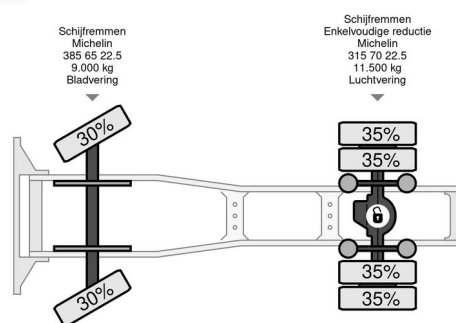

4x2

Referentienummer: 31BGX2