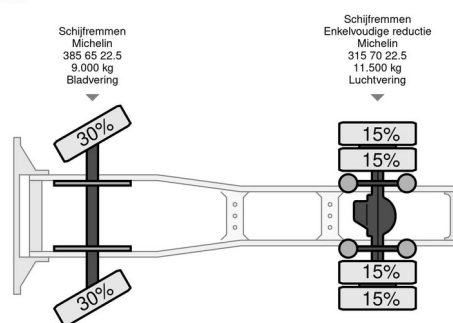

4x2

Referentienummer: 29BGX2