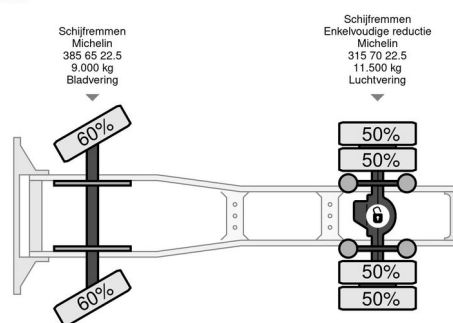

4x2

Referentienummer: 32BGX2