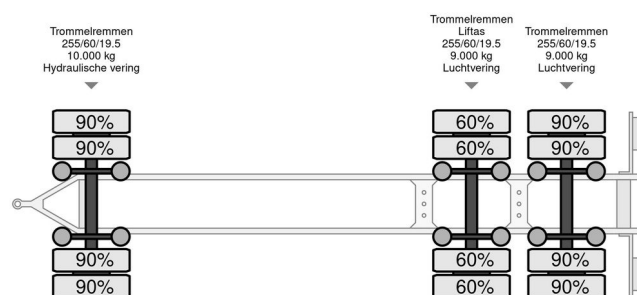

ACCESSORIES

- 2 Floors • 3 Floors • Aggregate • Air suspension • Alloy wheels • Anti-lock braking system • Drinking water installation • Drumbrakes • EBS • Fans • Feeding doors • Hydraulic floors • isolated roof • Led lighting • Liftaxle • Load through system • Rear doors • Remote control • Spare wheel • Storage space

DESCRIPTION

3 layers of movable floors, Kleventa fan control system