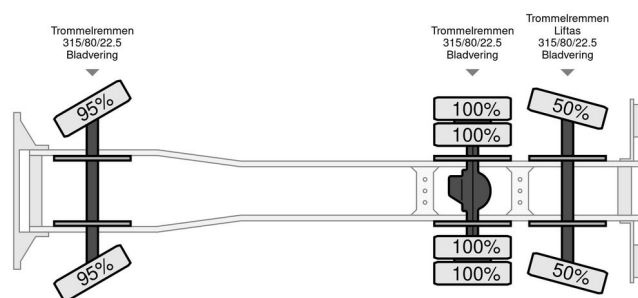

Iveco Kipper met kraan

GENERAL INFORMATION

Make	Iveco
Type	Kipper met kraan
Year	1987
Mileage	27.462 km
Construction	Crane

TECHNICAL INFORMATION

First registration date	01-07-1987
Fuel	Diesel
Transmission	Manual
Axle configuration	6x2
Weight	11.240 kg
Load capacity	12.760 kg
Gross weight	24.000 kg
Power kw	309
Power hp	420
Crane brand	Bonfiglioli
Crane type	P10200L
Crane construction year	1998
Crane position	Behind the cabin

ACCESSORIES

- Drumbrakes
- Electrically adjustable door mirrors
- Electrically operated windows
- Leaf spring suspension
- Liftaxle
- Power take-off (PTO)
- Sleeper cab
- Spare wheel
- Storage space
- Visor

Iveco Turbostar 190.42 Kipper met kraan

6x2

DESCRIPTION

Prachtig mooie strakke auto, geen roest.
Voor de liefhebber!