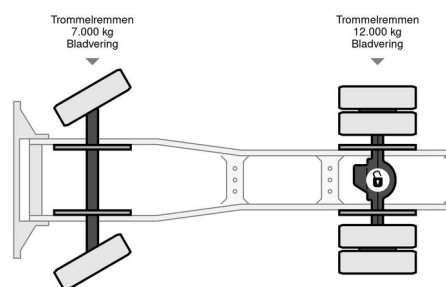

Iveco 190.42 - 1991 - PTO - Oldtimer

GENERAL INFORMATION

| | |
|--------------|--------------------------------|
| Make | Iveco |
| Type | 190.42 - 1991 - PTO - Oldtimer |
| Year | 1991 |
| Mileage | 491.810 km |
| Construction | Standard tractor |

TECHNICAL INFORMATION

| | |
|-------------------------|------------|
| First registration date | 30-03-1991 |
| Fuel | Diesel |
| Transmission | Manual |
| Axle configuration | 4x2 |
| Cylinder count | 8 |
| Wheelbase | 3.485 |

Iveco Turbostar 190.42 V8 190.42 - 1991 - PTO - Oldtimer

4x2

ACCESSORIES

- Drumbrakes
- Fog lights
- Heavy duty engine brake
- Leaf spring suspension
- PTO
- Sleeper cab
- Visor

DESCRIPTION

Meer foto's op onze site www.companjen.nl