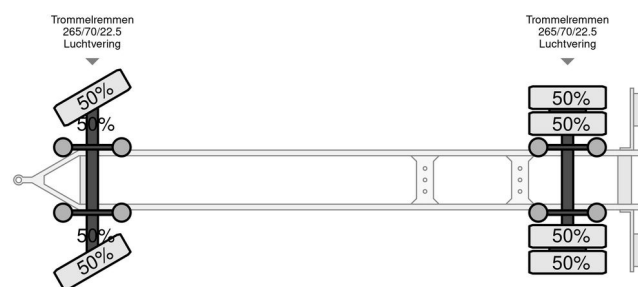

### GENERAL INFORMATION

Make	Jumbo
Type	MV 200
Year	2007
Construction	Livestock transport

### TECHNICAL INFORMATION

First registration date	30-06-2007
License plate	LFJ-32-G

Jumbo MV 200

Referentienummer: LFJ32G