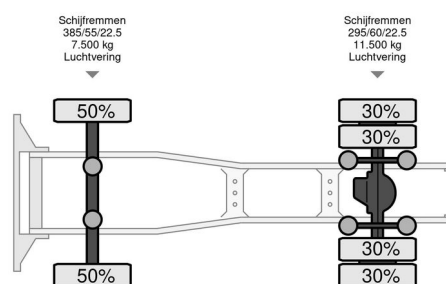

### TECHNICAL INFORMATION

First registration date	30-03-2016
License plate	98-BHB-4
Fuel	Diesel
Transmission	Automatic
Axle configuration	4x2
Weight	7.939 kg
Load capacity	11.061 kg
Gross weight	19.000 kg
Cylinder count	6
Wheelbase	360
Length	600 cm
Width	255 cm
Height	378 cm

COMPANJEN

MAN TGX L 2007.46.001 - 2016 - Euro 6

4x2

Referentienummer: 98BHB4

### DESCRIPTION

Lifting plate, Bass box, Double fuel tank 500 ltr p.s,