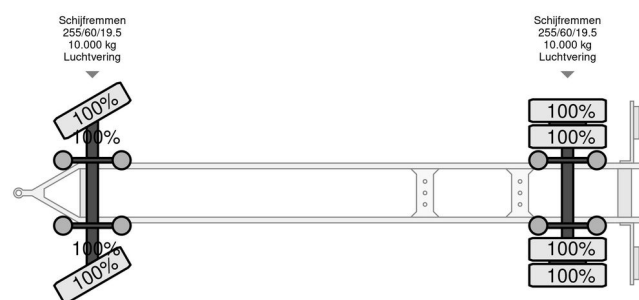

ACCESSORIES

- Aggregate
- Air suspension
- Anti-lock braking system
- Disc brakes
- Drinking water installation
- EBS
- Fans
- Led lighting
- Load through system
- Side door
- Spare wheel
- Storage space

DESCRIPTION

New Pezzaioli trailer, 2 sliding gates, with inner door for safety. Left and right fans, equipped with drinking troughs. inside height 2.75 also suitable for horses