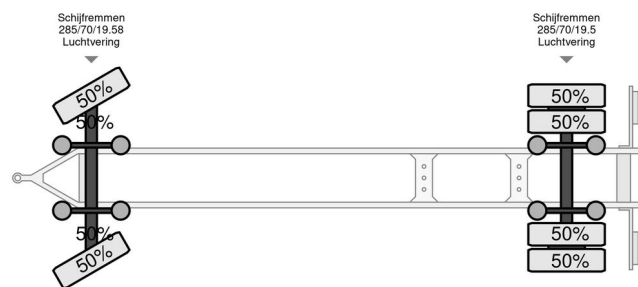

ACCESSORIES

- 2 Floors • 3 Floors • Aggregate • Air suspension • Alloy wheels • Anti-lock braking system • Disc brakes • Drinking water installation • EBS • Fans • Hydraulic floors • isolated roof • Led lighting • lifting roof • Load through system • Remote control • Shields • Spare wheel • Storage space

DESCRIPTION

Damages: none