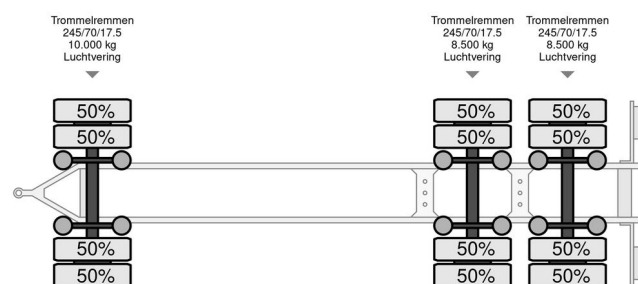

ACCESSORIES

- 3 Floors
- Aggregate
- Air suspension
- Anti-lock braking system
- Diagonal corners
- Drinking water installation
- Drumbrakes
- Fans
- Hydraulic floors
- Led lighting
- lifting roof
- Storage space

DESCRIPTION

Length of cattle box 8.20m
Type 2