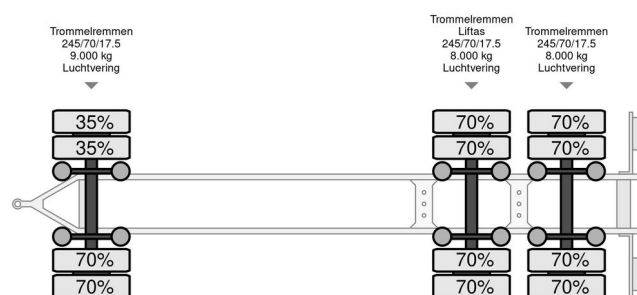

ACCESSORIES

- 2 Floors • 3 Floors • Aggregate • Air suspension • Anti-lock braking system • Diagonal corners • Drinking water installation • Drumbrakes • Fans • Feeding doors • Hydraulic floors • Liftaxle • lifting roof • Shields • Storage space

DESCRIPTION

3 floors pigs, 2 floors cows
boxlength 7.70