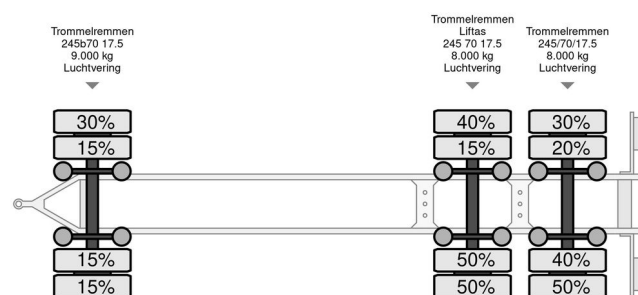

ACCESSORIES

- 3 Floors • Air suspension • Anti-lock braking system • Diagonal corners • Drinking water installation • Drumbrakes • Fans • Feeding doors • Hydraulic floors • Liftaxle • Side door • Storage space

DESCRIPTION

Damages: none

3 layers of pigs
3 layers of piglets
3 layers of sheep
3 layers of goats

2 layers of calves
2 sows

1 layer of cows
1 layer of horses
1 layer of bangs