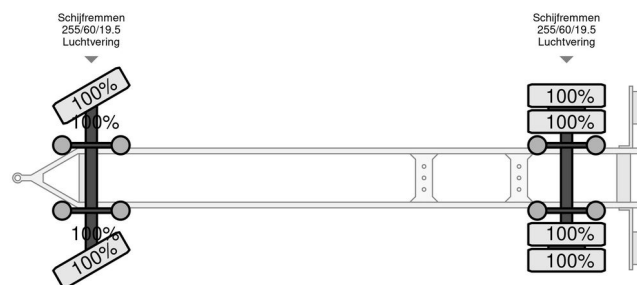

ACCESSORIES

- Aggregate
- Air suspension
- Anti-lock braking system
- Disc brakes
- Drinking water installation
- EBS
- Fans
- Led lighting
- Load through system
- Side door
- Spare wheel
- Storage space

DESCRIPTION

Damages: none