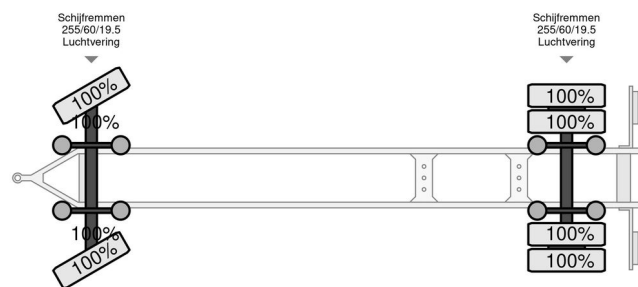

Pezzaioli RBA22 ER - New - 1 Floor - Cattle transport - Pezzaioli

GENERAL INFORMATION

Make	Pezzaioli
Type	RBA22 ER - New - 1 Floor - Cattle transport - Pezzaioli
Year	2024
Construction	Livestock transport

TECHNICAL INFORMATION

Weight	6.000 kg
Load capacity	20.000 kg
Gross weight	26.000 kg
Length	7.600 cm
Width	2.550 cm
Height	3.800 cm

Pezzaioli RBA22 ER - New - 1 Floor - Cattle transport - Pezzaioli

ACCESSORIES