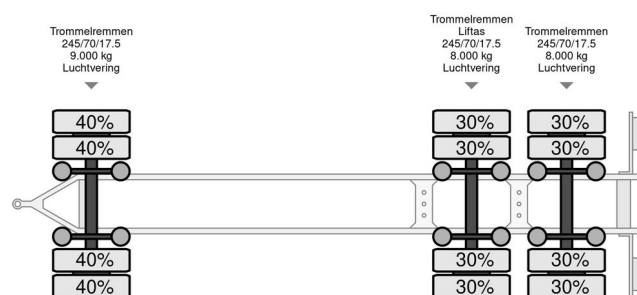

ACCESSORIES

- 2 Floors • 3 Floors • Air suspension • Anti-lock braking system • Drinking water installation • Drumbrakes • Fans
- Hydraulic floors • Liftaxle • lifting roof • Load through system • Rear doors • Spare wheel • Storage space

DESCRIPTION

3 layers for sheep, 2 layers for cows,
Nice trailer for agricultural traffic