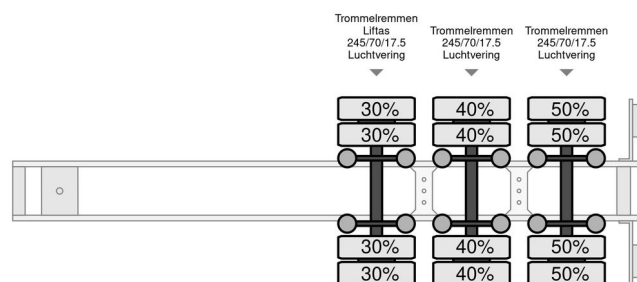

Pezzaioli SBA 31 - Cattle Transporter 93.13m2

GENERAL INFORMATION

Make	Pezzaioli
Type	SBA 31 - Cattle Transporter 93.13m2
Year	2016
Construction	Livestock transport

TECHNICAL INFORMATION

First registration date	11-05-2016
Weight	11.800 kg
Load capacity	39.000 kg
Gross weight	50.800 kg
Wheelbase	606
Length	1.400 cm
Width	2.550 cm
Height	400 cm

Pezzaioli SBA 31 - Cattle Transporter 93.13m2

ACCESSORIES

- 2 Floors • 3 Floors • Aggregate • Air suspension • Anti-lock braking system • Drinking water installation • Drum brakes • EBS • Fans • Feeding doors • Hydraulic floors • isolated roof • Led lighting • Liftaxle • lifting roof • Remote control • Side doors • Storage space • Type 2