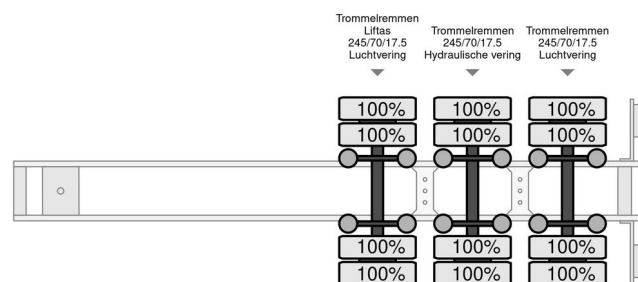

Pezzaioli SBA 31 - New - Pezzaioli Livestock Transport

ACCESSORIES

- 2 Floors • 3 Floors • Aggregate • Air suspension • Anti-lock braking system • Anti-lock braking system • Diagonal corners • Drinking water installation • Drum brakes • EBS • Fans • Feeding doors • Hydraulic floors • isolated roof • Led lighting • Liftaxle • Rear doors • Remote control • Side doors • Storage space

DESCRIPTION