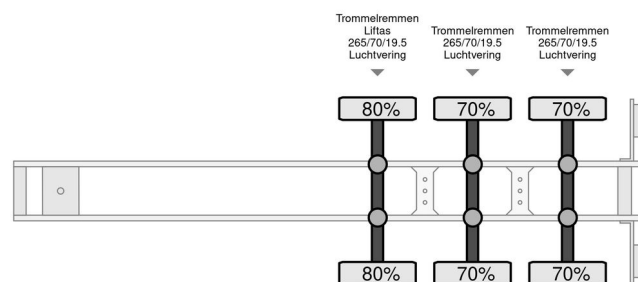

Pezzaioli SBA 32

ACCESSORIES

- 2 Floors • 3 Floors • Anti-lock braking system • Central lubrication • Drinking water installation • Drum brakes • Fans • Feeding doors • Hydraulic floors • isolated roof • Liftaxle • Rear doors • Remote control • Side doors • Storage space

DESCRIPTION

3 layers of pigs, 2 layers of cows, hydraulic locking.