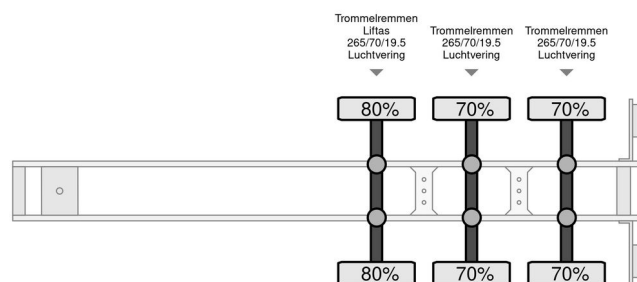

Pezzaioli SBA 32 - cattle transport - 2010 - 3 Floors.

GENERAL INFORMATION

| | |
|--------------|--|
| Make | Pezzaioli |
| Type | SBA 32 - cattle transport - 2010 - 3 Floors. |
| Year | 2010 |
| Construction | Livestock transport |

TECHNICAL INFORMATION

| | |
|-------------------------|------------|
| First registration date | 01-02-2010 |
| Load capacity | 39.000 kg |
| Length | 1.400 cm |
| Width | 255 cm |
| Height | 400 cm |

Pezzaioli SBA 32 - cattle transport - 2010 - 3 Floors.

DESCRIPTION

3 layers of pigs, 2 layers of cows, hydraulic locking.