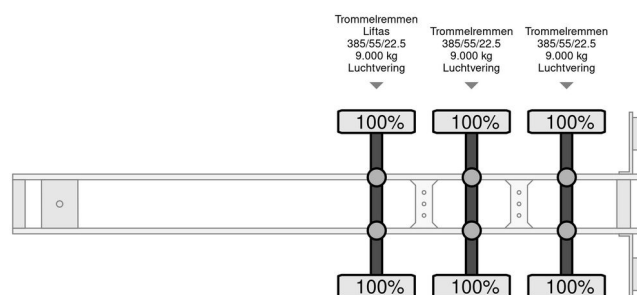

Pezzaioli SBA 63 - NEW Livestock transport

GENERAL INFORMATION

Make	Pezzaioli
Type	SBA 63 - NEW Livestock transport
Year	2024
Construction	Livestock transport

TECHNICAL INFORMATION

License plate	OV-68-LJ
Weight	11.000 kg
Load capacity	28.000 kg
Gross weight	39.000 kg
Wheelbase	909
Length	1.385 cm
Width	255 cm
Height	400 cm

Pezzaioli SBA 63 - NEW Livestock transport

Referentienummer: OV68LJ

ACCESSORIES

- 2 Floors
- Aggregate
- Air suspension
- Anti-lock braking system
- Anti-lock braking system
- Diagonal corners
- Drinking water installation
- Drum brakes
- EBS
- Elevating loading platform
- Fans
- Feeding doors
- Isolated roof
- Led lighting
- Liftaxle
- Remote control
- Shields
- Side doors
- Storage space