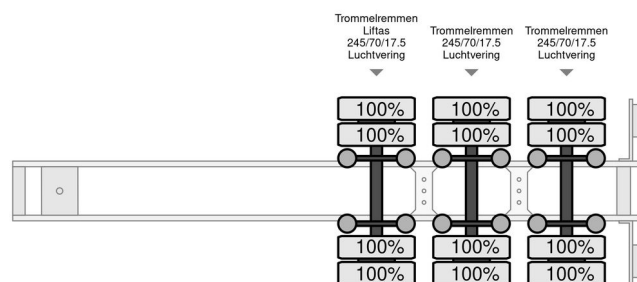

ACCESSORIES

- 2 Floors • 3 Floors • Air suspension • Anti-lock braking system • Diagonal corners • Drinking water installation • Drum brakes • EBS • Fans • Feeding doors • GPS/GPRS • Hydraulic floors • isolated roof • Led lighting • Liftaxle • Remote control • Side doors • Storage space • Type 2

DESCRIPTION

- 3 Layers for pigs, piglets, sows, calves
- 2 layers of cows
- Pallet door