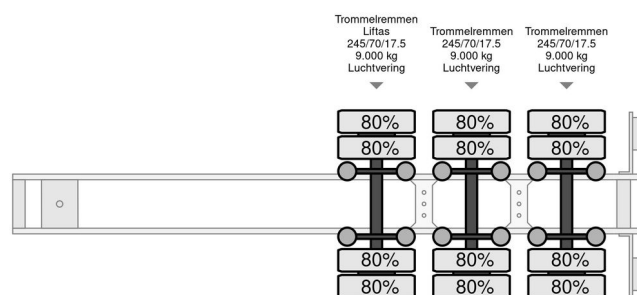

ACCESSORIES

- Aggregate
- Air suspension
- Anti-lock braking system
- Diagonal corners
- Drinking water installation
- Drum brakes
- Fans
- Feeding doors
- Hydraulic floors
- Isolated roof
- Led lighting
- Liftaxle
- New paint
- Rear doors
- Remote control
- Shields
- Storage space
- Type 2

DESCRIPTION

Damages: none

Type 2 valid till 03-04-2025

- 1; 8,80
- 2; 8,80
- 3; 9,00
- 4; 9,58
- 5; 21,64
- 6; 22, 14
- 7; 22, 64
- 8; 24, 20