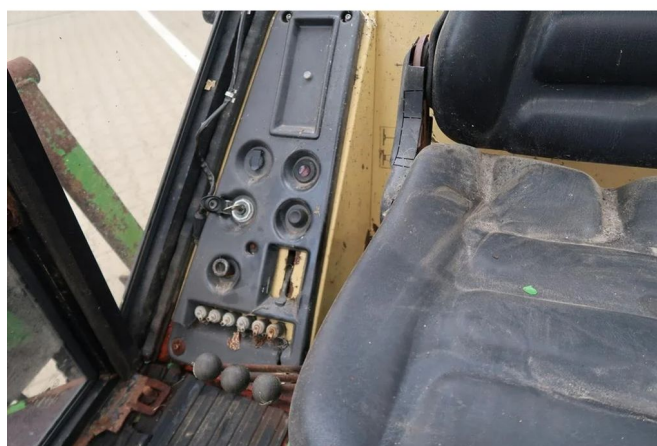

Sabo Roberine Sabo

GENERAL INFORMATION

Make	Sabo Roberine
Type	Sabo
Year	1995
Construction	Other

TECHNICAL INFORMATION

ACCESSORIES

DESCRIPTION

moet nagekeken worden. Loopt niet.