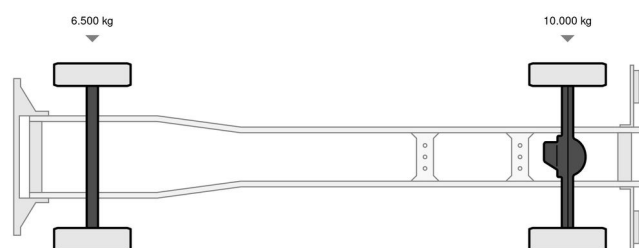

ACCESSORIES

DESCRIPTION

Both Scania's are fully restored.
For classic cars: Scania LS76, 140, 142, 143
Volvo F7, F10, F12, N88, N10
View our current stock at www.companjen.nl