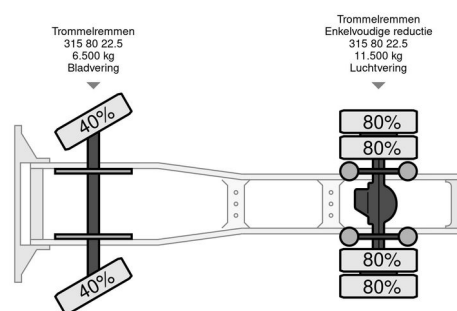

Scania 113M-360 Runs Like New- 1999

GENERAL INFORMATION

Make	Scania
Type	113M-360 Runs Like New- 1999
Year	1999
Mileage	1.014.716 km
Construction	Standard tractor
Emissionclass	1

TECHNICAL INFORMATION

First registration date	20-01-1999
Fuel	Diesel
Transmission	Manual
Vehicle identification number	XLERA4X2A04294166
Axle configuration	4x2
Cylinder count	6
Power kw	265
Power hp	360
Wheelbase	360

Scania R113-360 113M-360 Runs Like New- 1999

4x2

ACCESSORIES

- Drumbrakes
- Heavy duty engine brake
- Sleeper cab
- Speed limiter

DESCRIPTION

Motor is running like new!
take a look at www.companjen.nl for more oldtimers