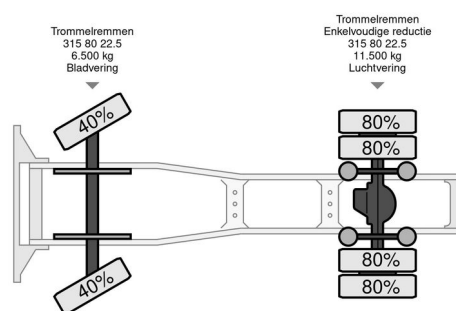

Scania 113M-360 Runs Like New

GENERAL INFORMATION

Make	Scania
Type	113M-360 Runs Like New
Year	1999
Mileage	1.014.716 km
Construction	Standard tractor
Emissionclass	1

TECHNICAL INFORMATION

First registration date	20-01-1999
Fuel	Diesel
Transmission	Manual
Vehicle identification number	XLERA4X2A04294166
Axle configuration	4x2
Cylinder count	6
Power kw	265
Power hp	360
Wheelbase	360

Scania R113-360 113M-360 Runs Like New

4x2

ACCESSORIES

- Drumbrakes
- Heavy duty engine brake
- Sleeper cab
- Speed limiter

DESCRIPTION

motor loopt als nieuw!