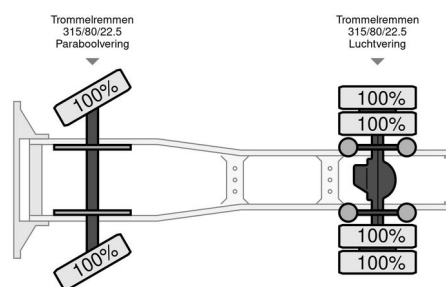

Scania R 142 MA - 1987 - Retarder - Oldtimer - Good Condntion.

GENERAL INFORMATION

Make	Scania
Type	R 142 MA - 1987 - Retarder - Oldtimer - Good Condition.
Year	1987
Mileage	1.001.761 km
Construction	Standard tractor

TECHNICAL INFORMATION

First registration date	16-09-1987
Fuel	Diesel
Transmission	Manual
Axle configuration	4x2
Load capacity	19.500 kg
Cylinder count	8
Power kw	287
Power hp	390
Wheelbase	360

Scania R142-V8 R 142 MA - 1987 - Retarder - Oldtimer - Good Condntion. 4x2