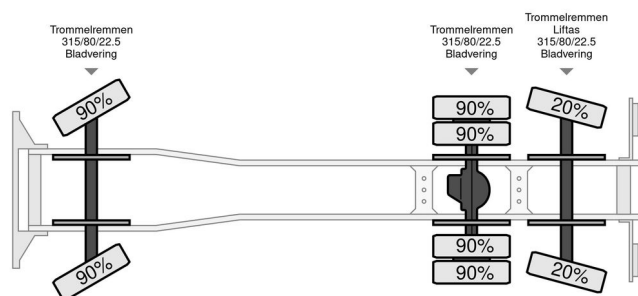

Scania R142 6x2 -3 side Tipper- Heila Crane type HL7500 serieno H-2409/87

GENERAL INFORMATION

Make	Scania
Type	R142 6x2 -3 side Tipper- Heila Crane type HL7500 serieno H-2409/87
Year	1987
Mileage	447.704 km
Construction	Tipper

TECHNICAL INFORMATION

First registration date	16-03-2025
Fuel	Diesel
Transmission	Manual
Vehicle identification number	XLERH4X2Z04263473
Axle configuration	6x2
Weight	11.185 kg
Load capacity	2.400 kg
Gross weight	13.585 kg
Cylinder count	8
Power kw	287
Power hp	390
Length	856 cm
Width	255 cm
Height	320 cm

ACCESSORIES

- Air conditioning
- Drumbrakes
- Leaf spring suspension
- Leaf suspension behind
- Sleeper cab
- Storage space
- Visor

Scania R142-V8 R142 6x2 -3 side Tipper- Heila Crane type HL7500 serie...

DESCRIPTION