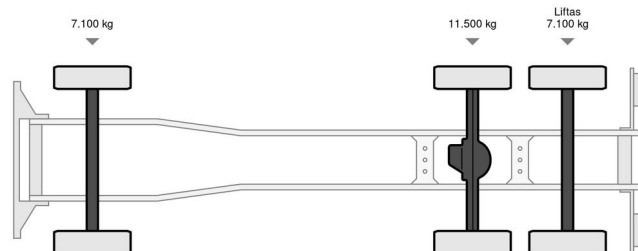

Scania Topline

GENERAL INFORMATION

Make	Scania
Type	Topline
Year	2006
Mileage	1.364.272 km
Construction	Livestock transport
Emissionclass	3

TECHNICAL INFORMATION

First registration date	25-04-2006
License plate	59-BHH-4
Fuel	Diesel
Transmission	Automatic
Axle configuration	6x2
Weight	11.260 kg
Load capacity	14.440 kg
Gross weight	25.700 kg
Cylinder count	8
Power kw	368
Power hp	500
Wheelbase	585
Length	980 cm
Width	255 cm

ACCESSORIES

COMPANJEN

Scania R500 V8 Topline

6x2

Referentienummer: 59BHH4

DESCRIPTION

Prijs compleet met aanhanger € 47.500,-