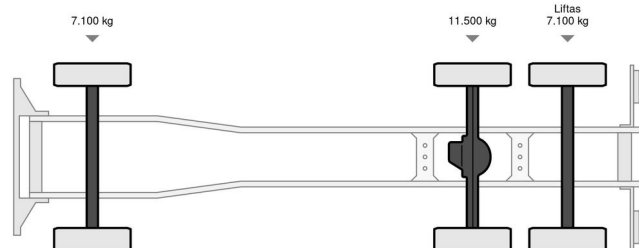

DESCRIPTION

Prijs compleet met aanhanger € 47.500,-