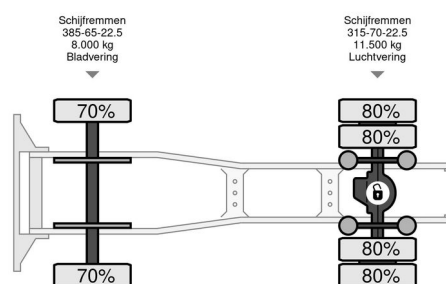

Scania R520 R520 - 2016 - Euro 6 - Retarder

DESCRIPTION

APK geldig tot 07-11-2025