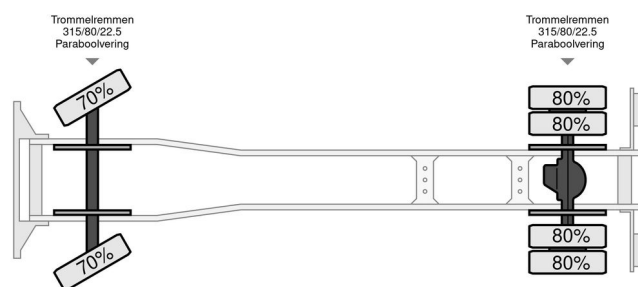

First registration date	18-12-1986
Fuel	Diesel
Transmission	Manual
Vehicle identification number	4078
Axle configuration	4x2
Weight	11.415 kg
Load capacity	8.585 kg
Gross weight	20.000 kg
Cylinder count	6
Power kw	265
Power hp	360
Wheelbase	560
Length	945 cm
Width	250 cm
Height	400 cm

4x2

DESCRIPTION

Lengte van bak is 740
Paardenbak