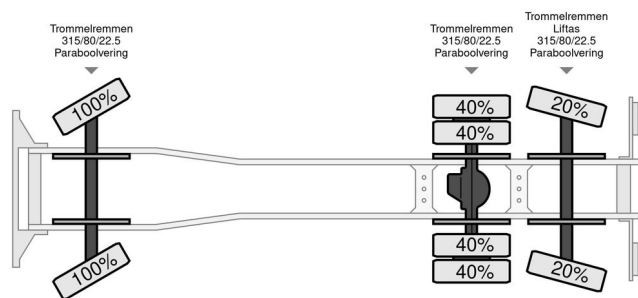

Volvo F 12.360 6x2

GENERAL INFORMATION

Make	Volvo
Type	F 12.360 6x2
Year	1985
Mileage	375.370 km
Construction	Box body

TECHNICAL INFORMATION

First registration date	01-06-1985
Fuel	Diesel
Transmission	Manual
Axle configuration	6x2
Weight	14.400 kg
Load capacity	1 kg
Gross weight	24.000 kg
Cylinder count	6
Power kw	265
Power hp	360
Wheelbase	400

Volvo F 12.360 F 12.360 6x2

ACCESSORIES

- Air conditioning
- Air horn
- Liftaxle
- Parabolic suspension
- Visor

DESCRIPTION