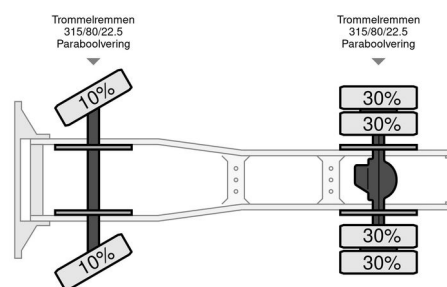

Volvo F12.360 Globetrotter

GENERAL INFORMATION

Make	Volvo
Type	F12.360 Globetrotter
Year	1986
Mileage	770.980 km
Construction	Standard tractor

TECHNICAL INFORMATION

First registration date	10-06-1986
Fuel	Diesel
Transmission	Manual
Axle configuration	4x2
Weight	7.015 kg
Load capacity	18.570 kg
Gross weight	40.000 kg
Cylinder count	6
Power kw	265
Power hp	360

Volvo F 12.360 F12.360 Globetrotter

4x2

ACCESSORIES

- Air conditioning
- Aluminium fuel tank
- Anti-lock braking system
- Leaf spring suspension

DESCRIPTION

Een mooie Globetrotter, originele gordijnen, van binnen netjes.
voor de liefhebber.