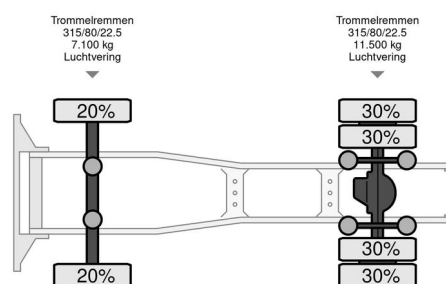

### TECHNICAL INFORMATION

First registration date	28-02-1996
License plate	23-BXS-4
Fuel	Diesel
Transmission	Manual
Axle configuration	4x2
Weight	7.720 kg
Load capacity	12.380 kg
Gross weight	20.100 kg
Cylinder count	6
Power kw	405
Power hp	551
Wheelbase	370
Length	610 cm
Width	255 cm
Height	400 cm

Volvo FH 16 FH16-520

4x2

Referentienummer: 23BXS4