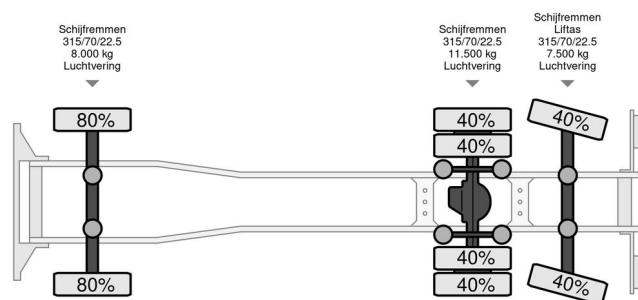

ACCESSORIES

- Air conditioning • Air horn • Air suspension all around • Air suspension system • Aluminium fuel tank • Anti-lock braking system • Anti-lock braking system • Automatic • Central locking • Climate control • Coupling • Cruise control • Disc brakes • EBS • Electrically adjustable door mirrors • Electrically operated windows • Heavy duty engine brake • Lane Assist • Led lighting • Liftaxle • Power steering • Radio/CD player • Refrigerator • Reversing camera • Roof spoiler • Rotating beacon • Sleeper cab • Speed limiter • Spoilers • Spotlights • Stability control • steering axle 3e • Toolbox • Trailer coupling • Twin fuel tank • Visor

DESCRIPTION

Prachtig mooie auto, met afzetbak.
Binnenverlichting met omvormer.
Gebruikt als gereedschap wagen