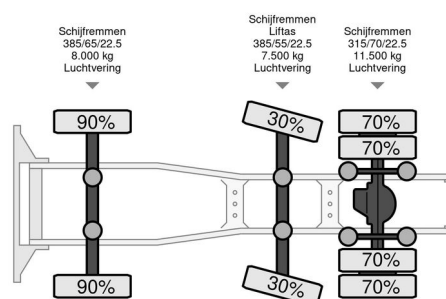

DESCRIPTION

Damages: none