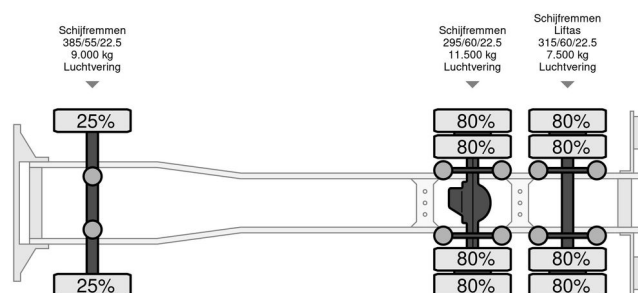

DESCRIPTION

Damages: none

1 floor for cows, Custom made bumper, Sawdust box, Coffee machine, 2 leather chairs, Microwave, TV support / connection.

More photos at www.companjen.nl